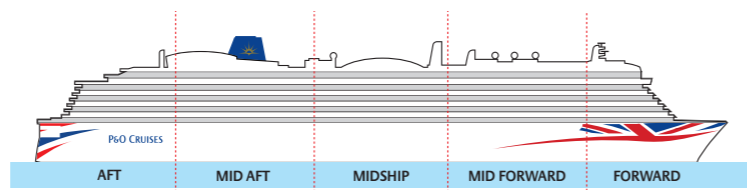

Iona Deck plans

184,700 tons
 Entering service in 2020
 Normal operating capacity: 5,200 guests and 1,800 crew

If you'd like to view these deck plans in a little more detail, you can view PDF versions online at pocruses.com

For more information on selecting the right cabin for you see pages 28-31.

Suites

Suite: Decks 9, 10, 11, 12, 14 & 15
 Family Sea view Suite: Promenade Deck
 Conservatory Mini-suite: Promenade & Deck 9

Balcony cabins

Deluxe: Promenade & Decks 9, 10, 11, 12, 14 & 15
 Standard: Promenade, Lido & Decks 5, 9, 10, 11, 12, 14, 15 & 17
 Smaller: Promenade, Lido & Decks 9, 10, 11, 12, 14, 15 & 17

Sea view (Outside) cabins

Standard: Decks 4 & 5